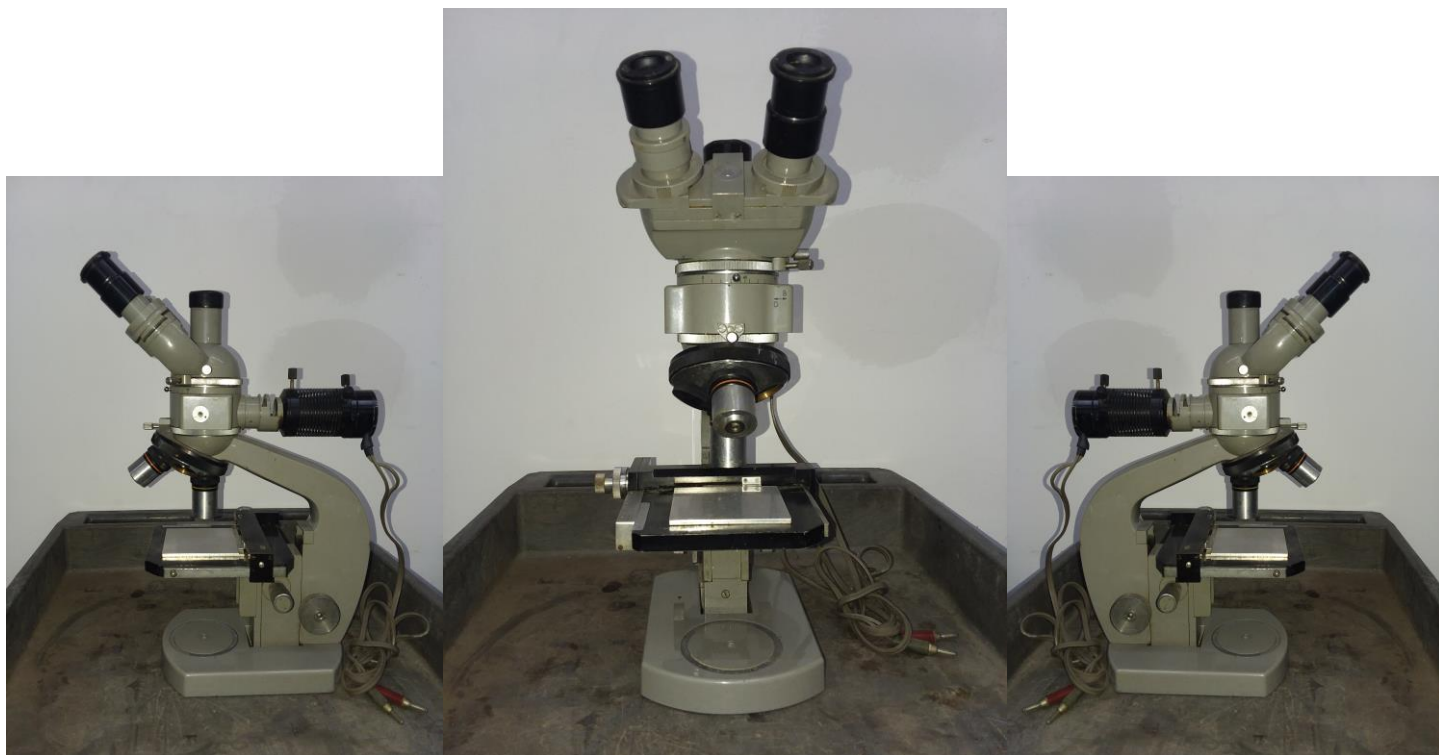

Olympus model KHC Triocular Microscope

216840 HEAD

Lenses:
WF.10x
Neo 20__0.4
Neo 10__0.25

WAS FUNCTIONAL – IN USED CONDITION – SOME WEAR

DIONICS-USA INC.
96-B URBAN AVENUE
WESTBURY, NY 11590
SOLD AS IS / WHERE IS